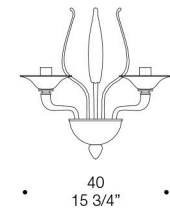

Clear glass, Clear glass with blue rims, Light blue with blue rim, Light green with green rim, Fumè with blue rims, Clear glass with gold

Chrome, Gold

7077 A2

HALO/LED
E 14
2 x MAX 46W

40
15 3/4"

40
15 3/4"

IP20 CE

3,50 Kg
0,047 m³